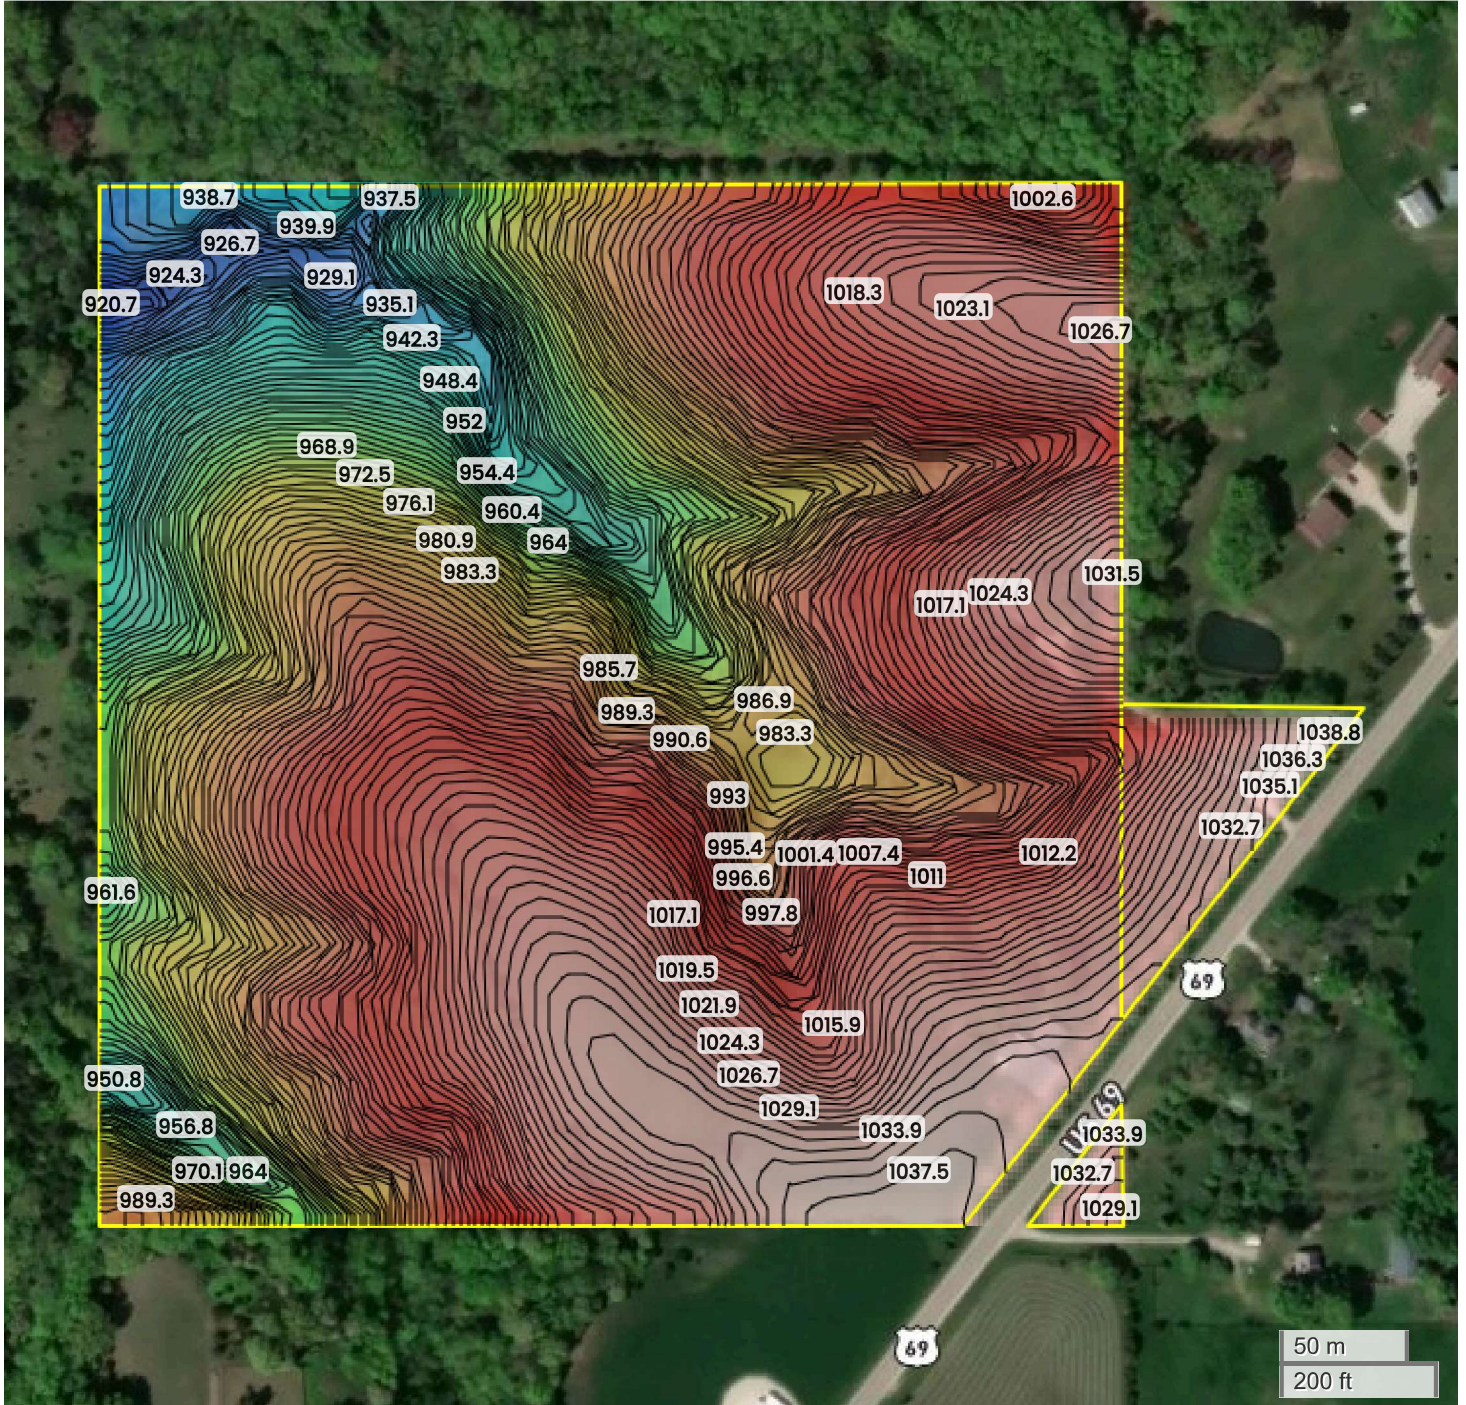

JUDITH R. ROMINE ESTATE (40.35 AC TOTAL, 19.46 AC TILLABLE)

TOPOGRAPHY

921 ft 1039 ft

Center: 41.156305, -93.646185

05-73N-24W

Liberty Township
Clarke County, IA

Source:	USGS 10m DEM
Interval(ft):	3
Max:	1038.8 ft
Min:	920.7 ft
Range:	118.1 ft
Average:	979.7 ft